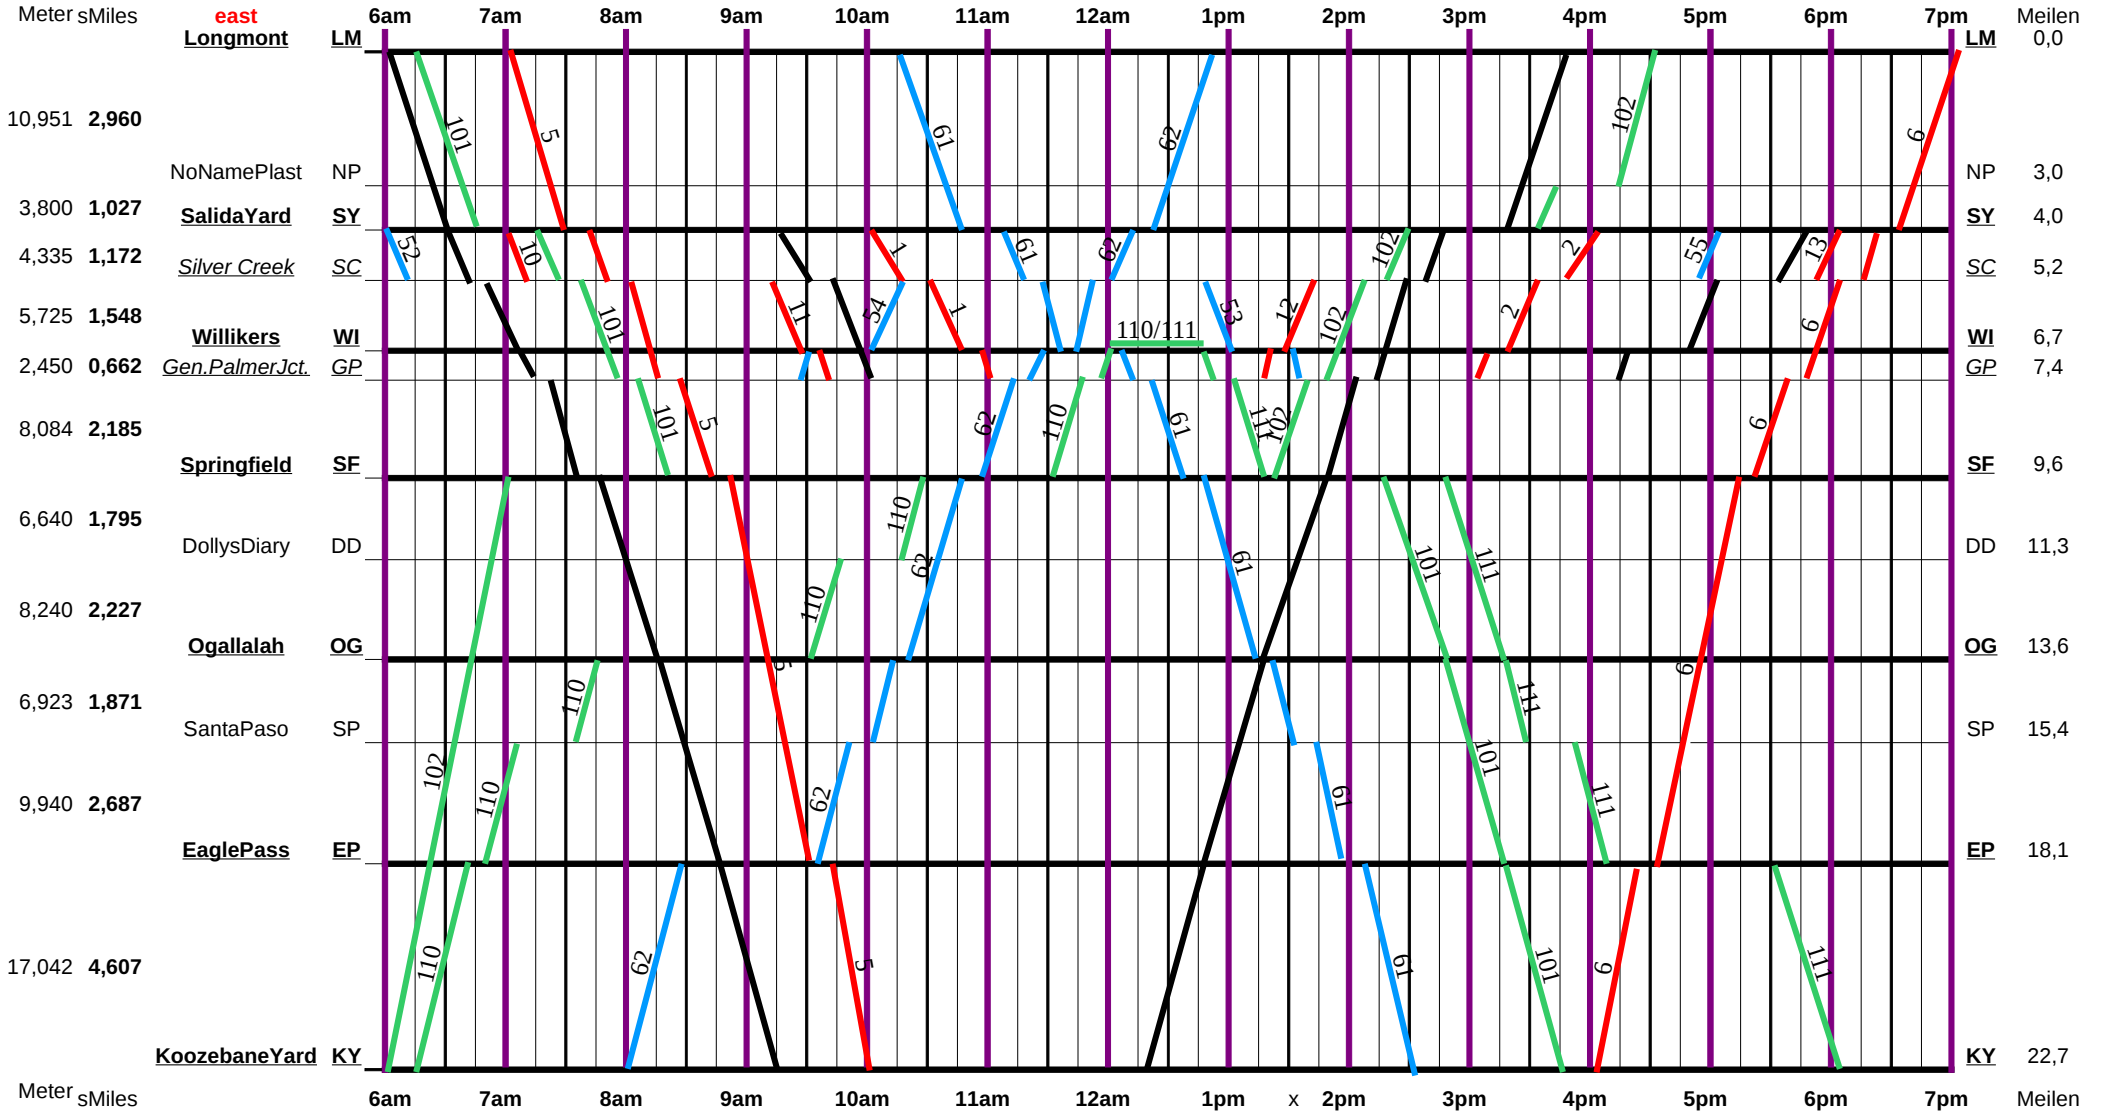

1 : **5** Uhrtakt

Westbound trains are superior to eastbound trains

Zeittakt 1 : 5

**west**  
**Trainorder Stations**  
**Fett unterstrichen**  
*Trainregister Stations*  
*Kursiv unterstrichen*

<span style="color: red;">—</span>	<b>rot</b>	1st Class
<span style="color: blue;">—</span>	<b>blau</b>	2nd Class
<span style="color: green;">—</span>	<b>gruen</b>	3rd Class
<span style="color: black;">—</span>	<b>schw.</b>	Extra