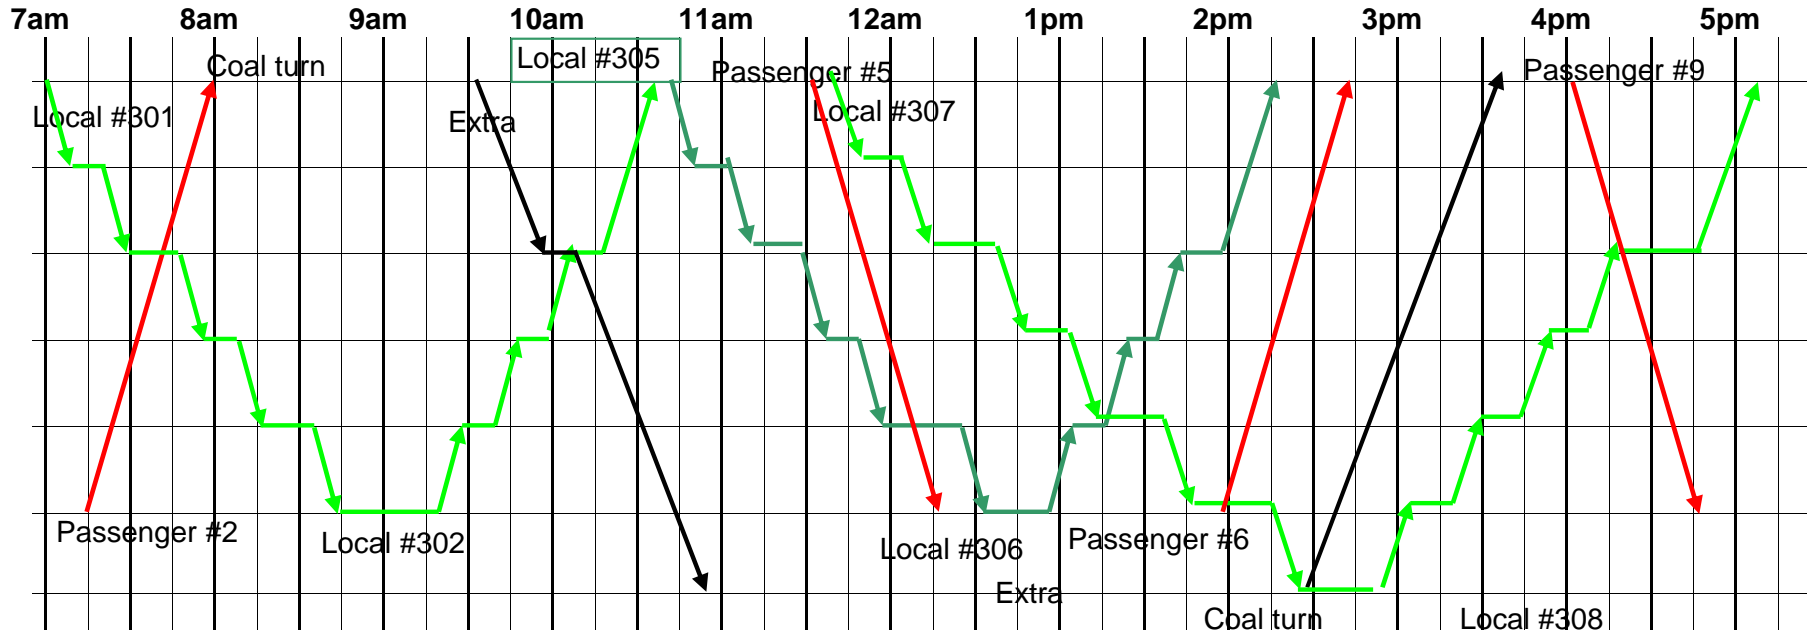

east

west

- 1st Class
- 2nd Class
- 3rd Class
- Extra

Westbound trains are superior to eastbound trains

Zeittakt 1 : 5

Trainorder Stations
unterstrichen